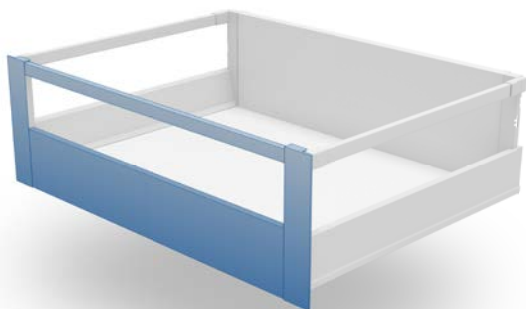

Set for high inner drawer / Zestaw do szuflady wewnętrznej wysokiej

new

PB-MBPRO-ZESWEW-C1	white biały	plastic tworzywo
PB-MBPRO-ZESWEW-C-30	gray szary	
PB-MBPRO-ZESWEW-C	anthracite antracyt