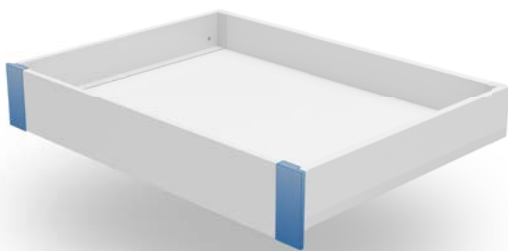

Inner front connector low / Złączka frontu wewnętrznego niska

new

PB-AXISPRO-WEWMOCA1	white biały	steel stal
PB-AXISPRO-WEWMOCA	anthracite antracyt	
PB-AXISPRO-WEWMOCA2	black czarny