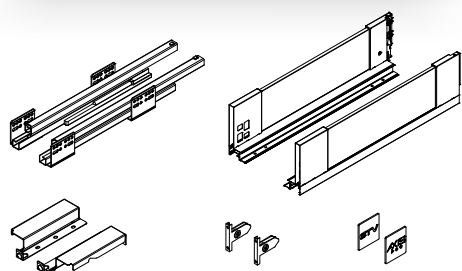

Medium drawer set B / Komplet szuflady średniej B

AXIS PRO

soft close with glass sides

new

H120

PB-AXISPRO-GLASS-KPL300B1	300	white biały
PB-AXISPRO-GLASS-KPL350B1	350	
PB-AXISPRO-GLASS-KPL400B1	400	
PB-AXISPRO-GLASS-KPL450B1	450	
PB-AXISPRO-GLASS-KPL500B1	500	
PB-AXISPRO-GLASS-KPL550B1	550	
PB-AXISPRO-GLASS-KPL300B	300	anthracite antracyt
PB-AXISPRO-GLASS-KPL350B	350	
PB-AXISPRO-GLASS-KPL400B	400	
PB-AXISPRO-GLASS-KPL450B	450	
PB-AXISPRO-GLASS-KPL500B	500	
PB-AXISPRO-GLASS-KPL550B	550	

High drawer set C / Komplet szuflady wysokiej C