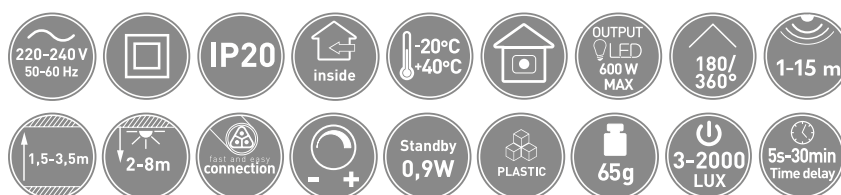

max		
AE-CM1300-00-DIM	600 W	65 g	5902801497117