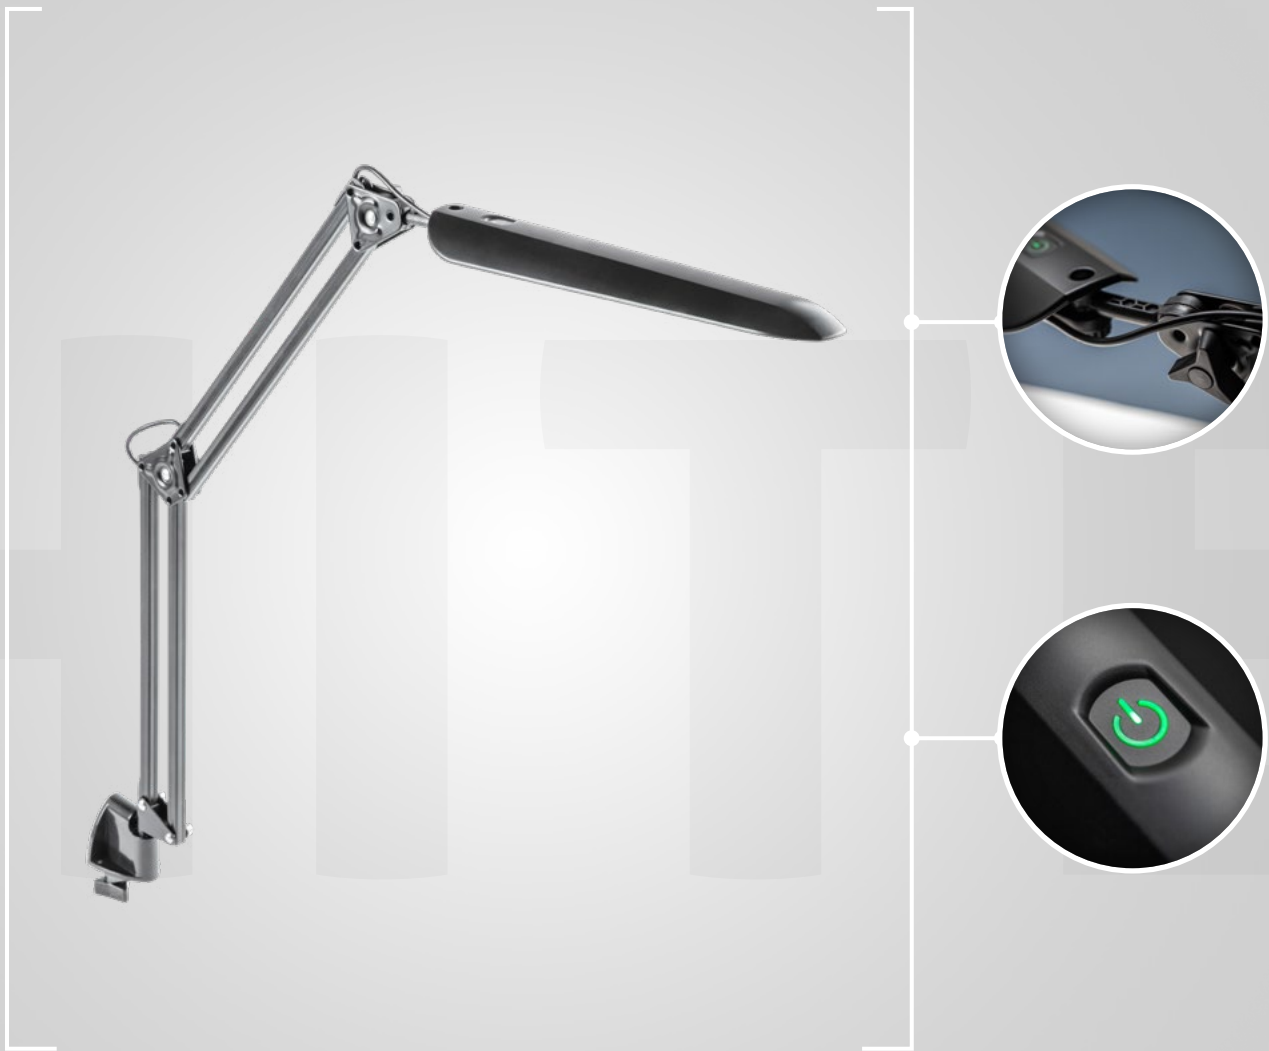

Desk lamp

ARCHITECTO

It is a practical solution with an industrial character.