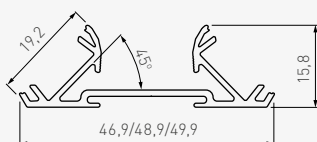

BOARD mm	mm
PA-GLAXNBDW2M16-AL	16	3
PA-GLAXNBDW3M16-AL	16	
PA-GLAXNBDW3M-AL	18	
PA-GLAXNBDW2M19-AL	19	
PA-GLAXNBDW3M19-AL	19