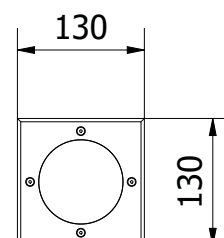

ON-BETAOGU10RK-06

ON-BETAKGU10RK-06

ON-BETAOGU10RK-06	max 50 W	inox	5902801335341
ON-BETAKGU10RK-06			5902801335488