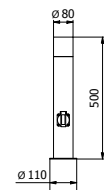

OS-LARGP40G-30
OS-LARGP40P-30
OS-LARGP36G-30